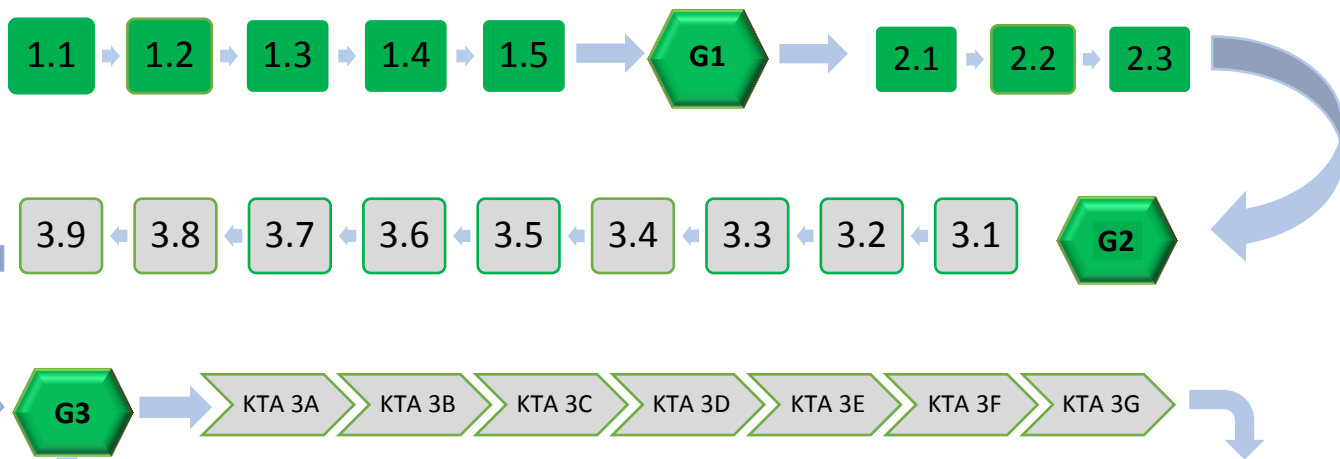

**Sample Project
TTPT Flowchart Output Report
Need to Knowledge Model Steps**

Phase 1 - Research

Phase 2- Development

Expected outcome –
Uptake and use of
New Knowledge

Color Key:

- Green- complete
- Yellow- in process
- Blue- to be completed at a later date
- Red- skipped or not addressed
- Gray- Not included in project plans

Phase 3 - Production

Expected outcome –
Uptake and use of
Invention