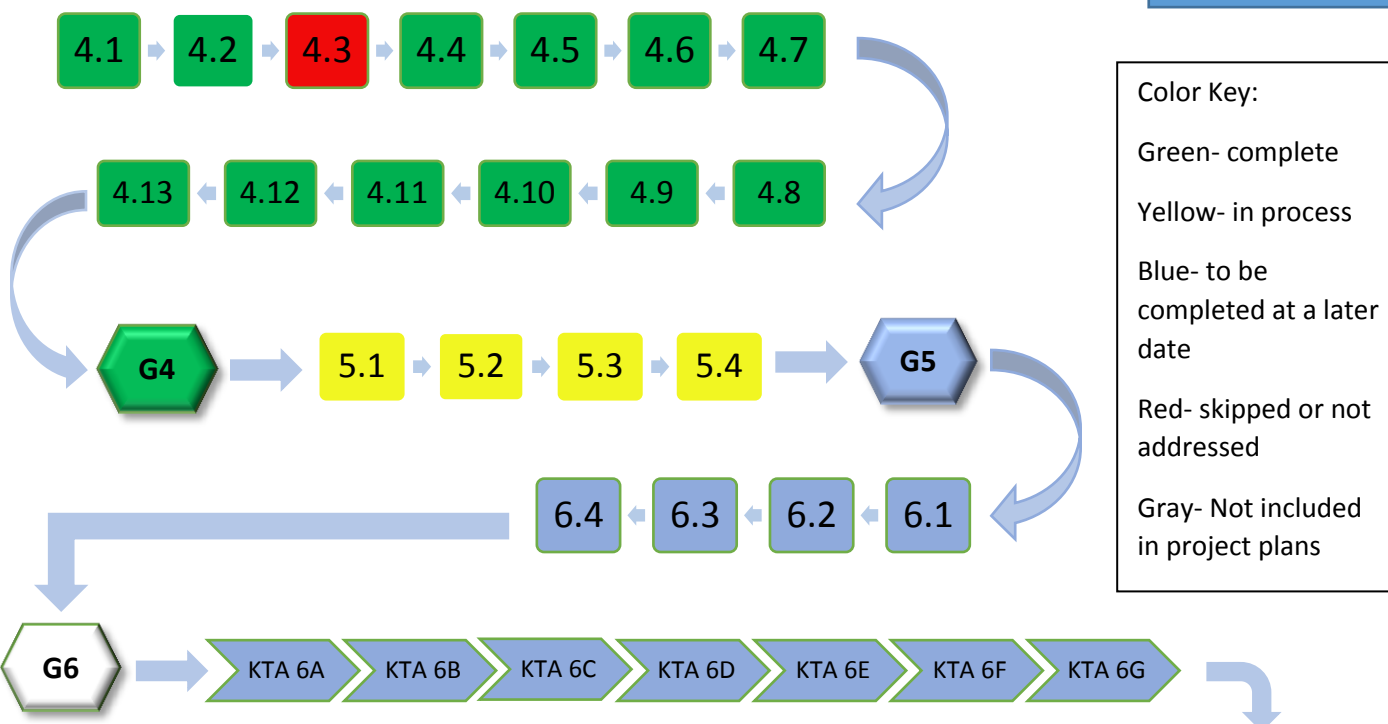

**Sample Project
TTPT Flowchart Output Report
Need to Knowledge Model Steps**

Phase 1 - Research

Phase 2- Development

Expected outcome –
Uptake and use of
New Knowledge

Color Key:

- Green- complete
- Yellow- in process
- Blue- to be completed at a later date
- Red- skipped or not addressed
- Gray- Not included in project plans

Phase 3 - Production

Expected outcome –
Uptake and use of
Invention